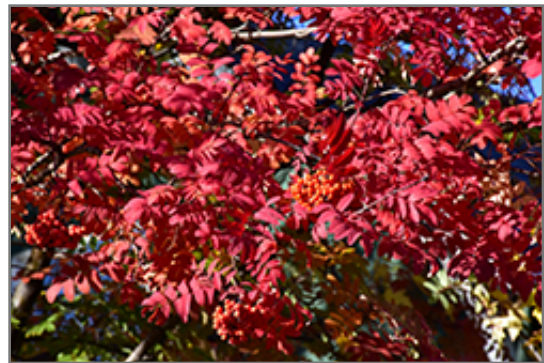

Showy Mountain Ash in fall
Photo courtesy of NetPS Plant Finder