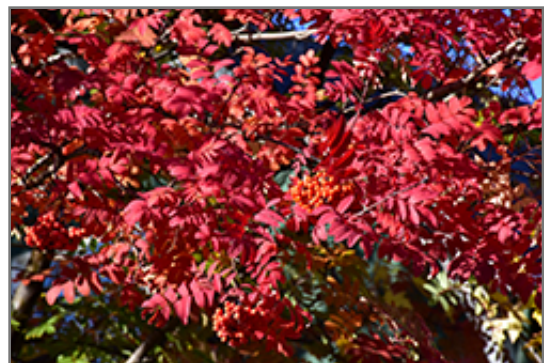

Showy Mountain Ash in fall
Photo courtesy of NetPS Plant Finder