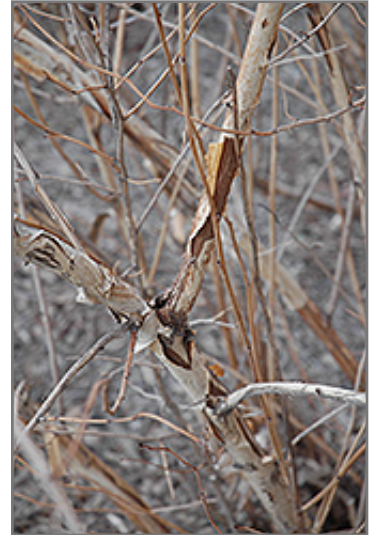

- Accent
- Mass Planting
- Hedges/Screening
- General Garden Use

Planting & Growing

Diablo Ninebark will grow to be about 8 feet tall at maturity, with a spread of 8 feet. It has a low canopy, and is suitable for planting under power lines. It grows at a medium rate, and under ideal conditions can be expected to live for approximately 30 years.

This shrub does best in full sun to partial shade. It is very adaptable to both dry and moist locations, and should do just fine under average home landscape conditions. It is not particular as to soil type or pH. It is highly tolerant of urban pollution and will even thrive in inner city environments. This is a selection of a native North American species.

Diablo Ninebark bark
Photo courtesy of NetPS Plant Finder