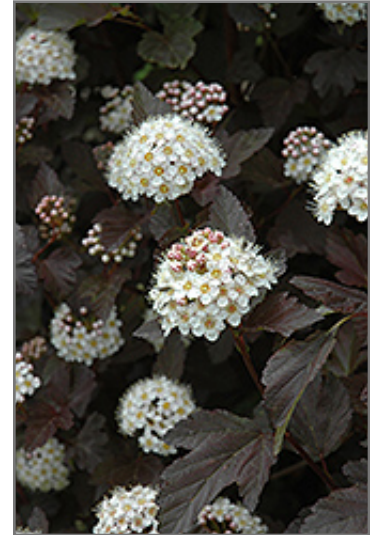

Diablo® Ninebark
Physocarpus opulifolius 'Monlo'

Height: 8 feet

Spread: 8 feet

Sunlight: ○ ●

Hardiness Zone: 2b

Other Names: Eastern Ninebark

Description:

A large spreading shrub with intensely purple leaves all season long, small white flowers followed by pretty reddish fruit which show well against the foliage, and interesting peeling papery bark; extremely tough and durable, makes a superb color accent

Ornamental Features

Diablo Ninebark features showy clusters of white flowers at the ends of the branches from late spring to early summer, which emerge from distinctive pink flower buds. It has attractive deep purple deciduous foliage which emerges burgundy in spring. The serrated lobed leaves are highly ornamental and turn an outstanding red in the fall. It features abundant showy red capsules from early to mid fall. The peeling tan bark adds an interesting dimension to the landscape.

Landscape Attributes

Diablo Ninebark is a multi-stemmed deciduous shrub with an upright spreading habit of growth. Its relatively coarse texture can be used to stand it apart from other landscape plants with finer foliage.

This shrub will require occasional maintenance and upkeep, and can be pruned at anytime. It has no significant negative characteristics.

Diablo Ninebark is recommended for the following landscape applications;

Diablo Ninebark flowers
Photo courtesy of NetPS Plant Finder